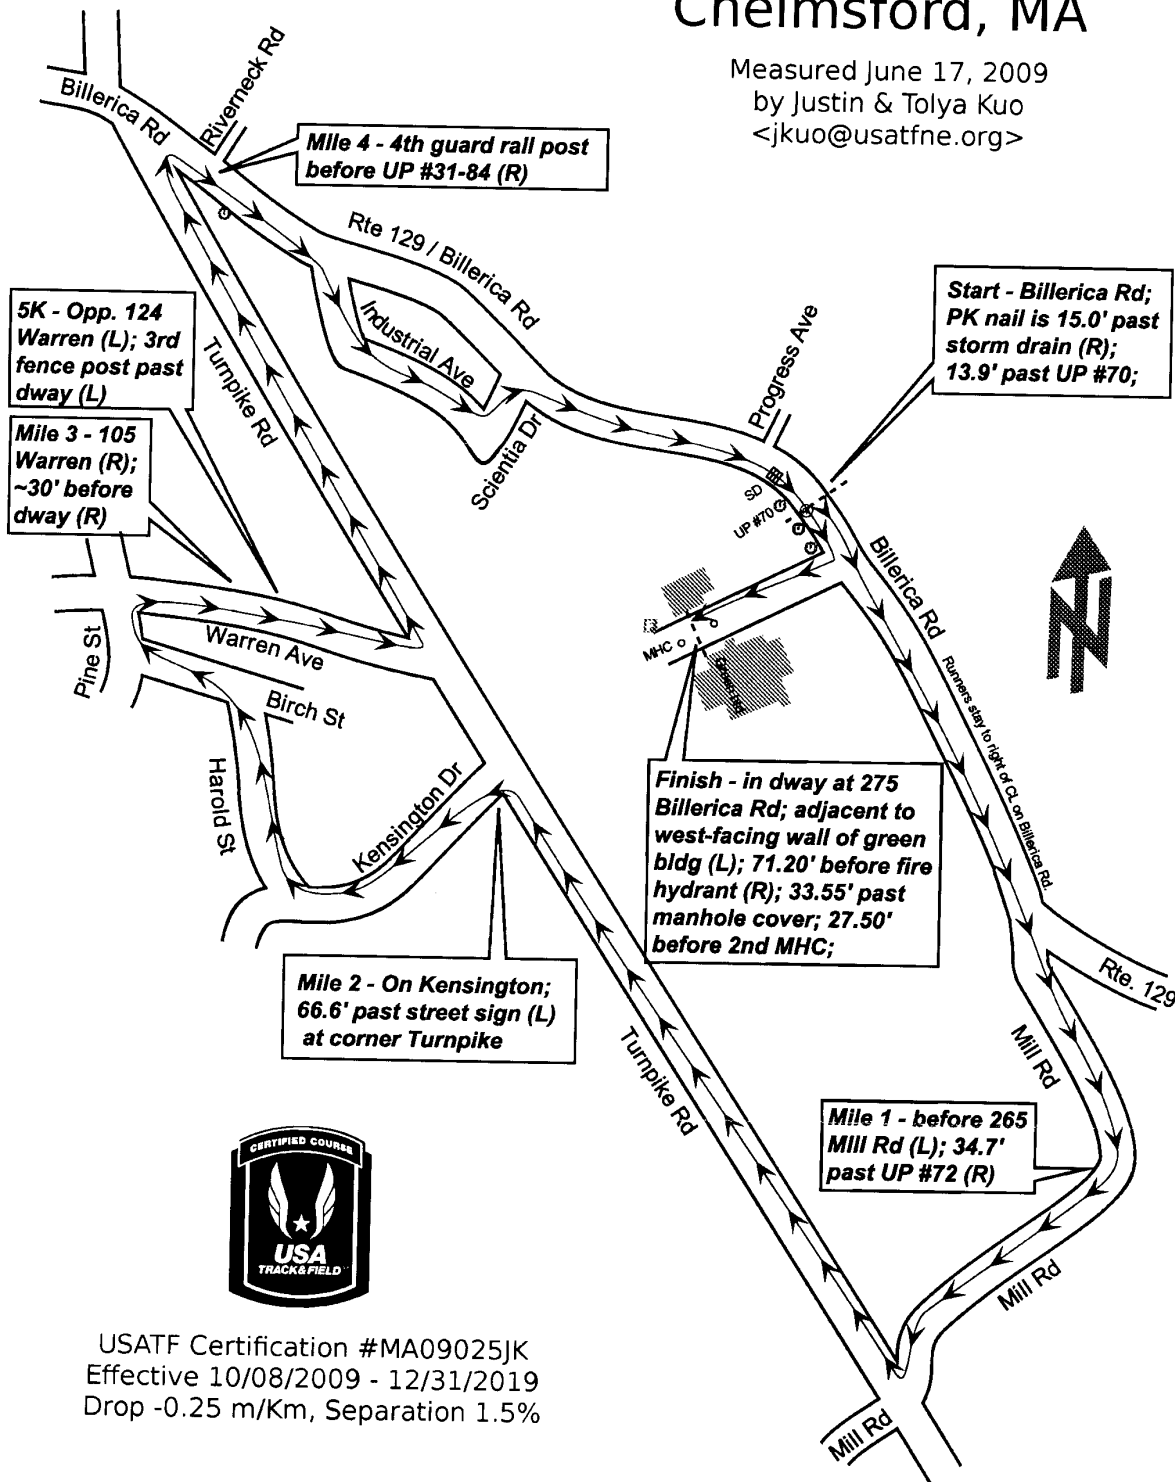

# Grace Race Chelmsford, MA

Measured June 17, 2009  
by Justin & Tolya Kuo  
<jkuo@usatfne.org>

USATF Certification #MA09025JK  
Effective 10/08/2009 - 12/31/2019  
Drop -0.25 m/Km, Separation 1.5%